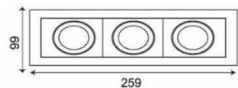

2417T
Ø 259X99X128m

Simple and easy appearance, in line with contemporary aesthetic concept. The product has the structure and appearance design patent. The lamp body adopts high-pressure cast aluminum and aluminum alloy, the surface is coated with outdoor used powder, double anti-corrosion to extend service life. This lawn lamp series uses LED. High efficiency constant current driver, ensure the light source is maximum used.

FIELDS OF APPLICATION

Office & Education, offices, open-plan offices, conference rooms, conference rooms, reception areas, counters, galleries, hotels, restaurants, living spaces

Item No.	Wattage	Lumen	Color Temperature	IP	volt	CRI	PF	Beam Angle
2411T-15	15W	100lm/W	3000k-4000K-6000K	Ip20	220V	90	0.9	15° / 24° / 36° / 60°
2411T-20	20W	100lm/W	3000k-4000K-6000K	Ip20	220V	90	0.9	15° / 24° / 36° / 60°
2411T-25	25W	100lm/W	3000k-4000K-6000K	Ip20	220V	90	0.9	15° / 24° / 36° / 60°
2414T-15	30W	100lm/W	3000k-4000K-6000K	Ip20	220V	90	0.9	15° / 24° / 36° / 60°
2414T-20	40W	100lm/W	3000k-4000K-6000K	Ip20	220V	90	0.9	15° / 24° / 36° / 60°
2414T-25	50W	100lm/W	3000k-4000K-6000K	Ip20	220V	90	0.9	15° / 24° / 36° / 60°
2417T-15	45W	100lm/W	3000k-4000K-6000K	Ip20	220V	90	0.9	15° / 24° / 36° / 60°
2417T-20	60W	100lm/W	3000k-4000K-6000K	Ip20	220V	90	0.9	15° / 24° / 36° / 60°
2417T-25	75W	100lm/W	3000k-4000K-6000K	Ip20	220V	90	0.9	15° / 24° / 36° / 60°