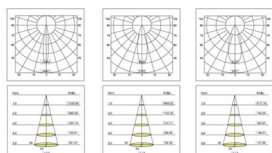

Technical Details

Light Sour	Recessed
Driver	on/off, Dimmable Phase dimming, 1-10
Voltage	220-240V
Life Span	35000Hr
Temperature	ta=20°C-50°C
Diffuser	PMMA polycarbonate Pattern Lens

Product Details

Finish	Black/White
Material	Aluminum
Application	-----
Warranty	3 YEARS
Class	-----

LED series wiring