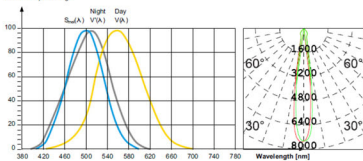

FIELDS OF APPLICATION

Office & Education, offices, open-plan offices, conference rooms, conference rooms, reception areas, counters, galleries, hotels, restaurants, living spaces

Item No.	Wattage	Lumen	Color Temperature	IP	volt	CRI	PF	Beam Angle
2411T-15	15W	100lm/W	3000k-4000K-6000K	Ip20	220V	90	0.9	15° / 24° / 36° / 60°
2411T-20	20W	100lm/W	3000k-4000K-6000K	Ip20	220V	90	0.9	15° / 24° / 36° / 60°
2411T-25	25W	100lm/W	3000k-4000K-6000K	Ip20	220V	90	0.9	15° / 24° / 36° / 60°
2414T-15	30W	100lm/W	3000k-4000K-6000K	Ip20	220V	90	0.9	15° / 24° / 36° / 60°
2414T-20	40W	100lm/W	3000k-4000K-6000K	Ip20	220V	90	0.9	15° / 24° / 36° / 60°
2414T-25	50W	100lm/W	3000k-4000K-6000K	Ip20	220V	90	0.9	15° / 24° / 36° / 60°
2417T-15	45W	100lm/W	3000k-4000K-6000K	Ip20	220V	90	0.9	15° / 24° / 36° / 60°
2417T-20	60W	100lm/W	3000k-4000K-6000K	Ip20	220V	90	0.9	15° / 24° / 36° / 60°
2417T-25	75W	100lm/W	3000k-4000K-6000K	Ip20	220V	90	0.9	15° / 24° / 36° / 60°