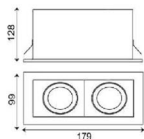

2417T
Ø 259X99X128m

Simple and easy appearance, in line with contemporary aesthetic concept. The product has the structure and appearance design patent. The lamp body adopts high-pressure cast aluminum and aluminum alloy, the surface is coated with outdoor used powder, double anti-corrosion to extend service life. This lawn lamp series uses LED. High efficiency constant current driver, ensure the light source is maximum used.

FIELDS OF APPLICATION

Office & Education, offices, open-plan offices, conference rooms, conference rooms, reception areas, counters, galleries, hotels, restaurants, living spaces

Item No.	Wattage	Lumen	Color Temperature	IP	volt	CRI	PF	Beam Angle
2411T-15	15W	100lm/W	3000k-4000K-6000K	Ip20	220V	90	0.9	15° / 24° / 36° / 60°
2411T-20	20W	100lm/W	3000k-4000K-6000K	Ip20	220V	90	0.9	15° / 24° / 36° / 60°
2411T-25	25W	100lm/W	3000k-4000K-6000K	Ip20	220V	90	0.9	15° / 24° / 36° / 60°
2414T-15	30W	100lm/W	3000k-4000K-6000K	Ip20	220V	90	0.9	15° / 24° / 36° / 60°
2414T-20	40W	100lm/W	3000k-4000K-6000K	Ip20	220V	90	0.9	15° / 24° / 36° / 60°
2414T-25	50W	100lm/W	3000k-4000K-6000K	Ip20	220V	90	0.9	15° / 24° / 36° / 60°
2417T-15	45W	100lm/W	3000k-4000K-6000K	Ip20	220V	90	0.9	15° / 24° / 36° / 60°
2417T-20	60W	100lm/W	3000k-4000K-6000K	Ip20	220V	90	0.9	15° / 24° / 36° / 60°
2417T-25	75W	100lm/W	3000k-4000K-6000K	Ip20	220V	90	0.9	15° / 24° / 36° / 60°