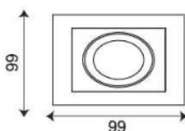

2417T
Ø 259X99X128m

Simple and easy appearance, in line with contemporary aesthetic concept. The product has the structure and appearance design patent. The lamp body adopts high-pressure cast aluminum and aluminum alloy, the surface is coated with outdoor used powder, double anti-corrosion to extend service life. This lawn lamp series uses LED. High efficiency constant current driver, ensure the light source is maximum used.

FIELDS OF APPLICATION

Office & Education, offices, open-plan offices, conference rooms, conference rooms, reception areas, counters, galleries, hotels, restaurants, living spaces

Item No.	Wattage	Lumen	Color Temperature	IP	volt	CRI	PF	Beam Angle
2411T-15	15W	100lm/W	3000k-4000K-6000K	Ip20	220V	90	0.9	15° / 24° / 36° / 60°
2411T-20	20W	100lm/W	3000k-4000K-6000K	Ip20	220V	90	0.9	15° / 24° / 36° / 60°
2411T-25	25W	100lm/W	3000k-4000K-6000K	Ip20	220V	90	0.9	15° / 24° / 36° / 60°
2414T-15	30W	100lm/W	3000k-4000K-6000K	Ip20	220V	90	0.9	15° / 24° / 36° / 60°
2414T-20	40W	100lm/W	3000k-4000K-6000K	Ip20	220V	90	0.9	15° / 24° / 36° / 60°
2414T-25	50W	100lm/W	3000k-4000K-6000K	Ip20	220V	90	0.9	15° / 24° / 36° / 60°
2417T-15	45W	100lm/W	3000k-4000K-6000K	Ip20	220V	90	0.9	15° / 24° / 36° / 60°
2417T-20	60W	100lm/W	3000k-4000K-6000K	Ip20	220V	90	0.9	15° / 24° / 36° / 60°
2417T-25	75W	100lm/W	3000k-4000K-6000K	Ip20	220V	90	0.9	15° / 24° / 36° / 60°